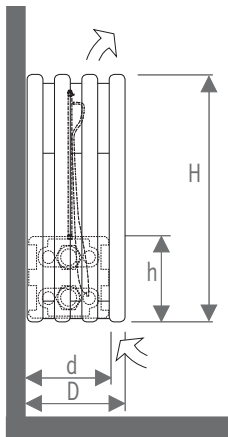

DIMENSIONS

Play is available in lengths from 23.6" (60) to 47.2" (120).

OUTPUT

Type	d	h	D	H		
				14	19.5	25.5
				(35)	(50)	(65)
10	4 (10)	4 (10)	5 1/8 (13)	987	1104	1221
11	4 (10)	8 (20)	5 1/8 (13)	1091	1283	1458
15	6 (15)	4 (10)	7 3/32 (18)	1502	1728	1943
16	6 (15)	8 (20)	7 3/32 (18)	1631	1950	2226
20	8 (20)	4 (10)	9 1/16 (23)	2059	2396	2715
21	8 (20)	8 (20)	9 1/16 (23)	2284	2741	3120