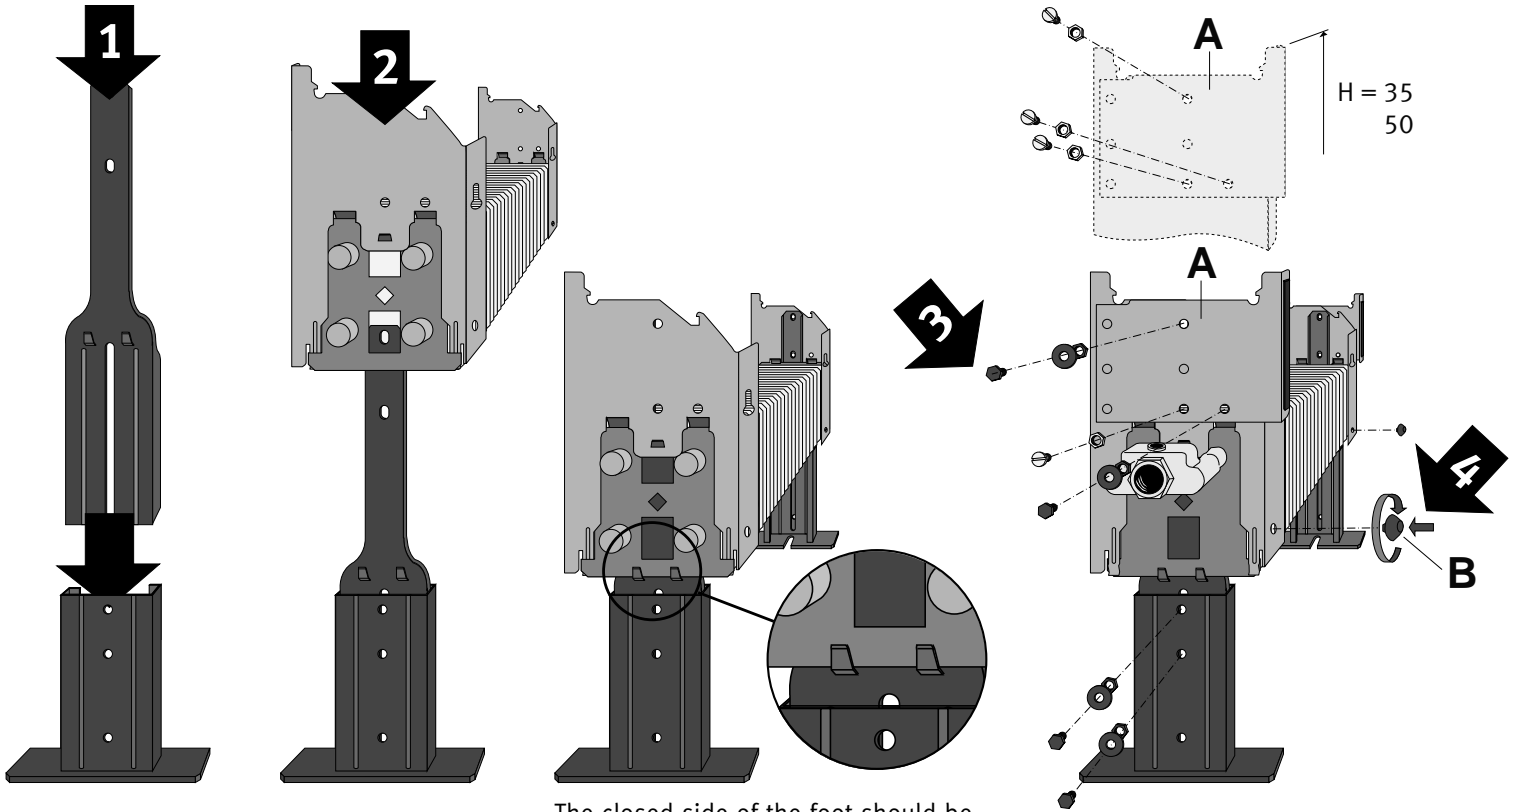

Linea Plus Freestanding

Energy
SAVERS
LOW-H₂O

Mounting instructions

The closed side of the foot should be turned outward while assembling.