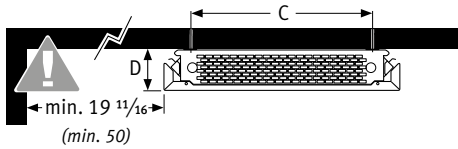

Vertiga

Installation Manual

| Primo | D = 3 5/8 (9.2) | | | D = 5 13/64 (13.2) | | |
|----------------------|--------------------|-------------------|-------------------|--------------------|--------------------|--------------------|
| Glow - Kirei - Dunes | D = 4 17/32 (11.5) | | | D = 6 7/32 (15.8) | | |
| L | 16 9/64 (41) | 20 15/32 (52) | 25 19/32 (65) | 20 55/64 (53) | 27 9/16 (70) | 35 7/16 (90) |
| C | 8 7/64 (20.6) | 12 7/16 (31.6) | 17 9/16 (44.6) | 10 15/16 (27.8) | 17 41/64 (44.8) | 25 33/64 (64.8) |