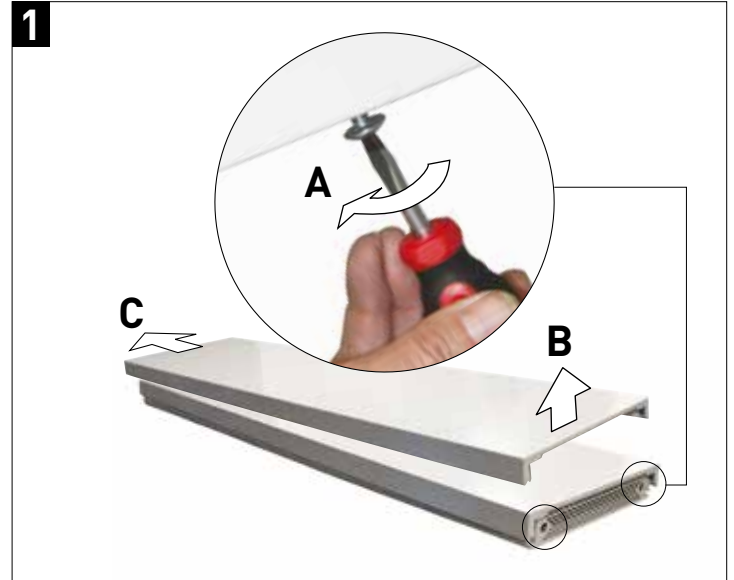

Vertiga

Installation Manual

| Primo | D = 3 5/8 (9.2) | | | D = 5 13/64 (13.2) | | |
|----------------------|--------------------|-------------------|-------------------|--------------------|--------------------|--------------------|
| Glow - Kirei - Dunes | D = 4 17/32 (11.5) | | | D = 6 7/32 (15.8) | | |
| L | 16 9/64 (41) | 20 15/32 (52) | 25 19/32 (65) | 20 55/64 (53) | 27 9/16 (70) | 35 7/16 (90) |
| C | 8 7/64 (20.6) | 12 7/16 (31.6) | 17 9/16 (44.6) | 10 15/16 (27.8) | 17 41/64 (44.8) | 25 33/64 (64.8) |

For safety reasons wall plugs aren't delivered. Contact your hardware store for the right type. Install Vertiga according to the local installation standards.

1

2