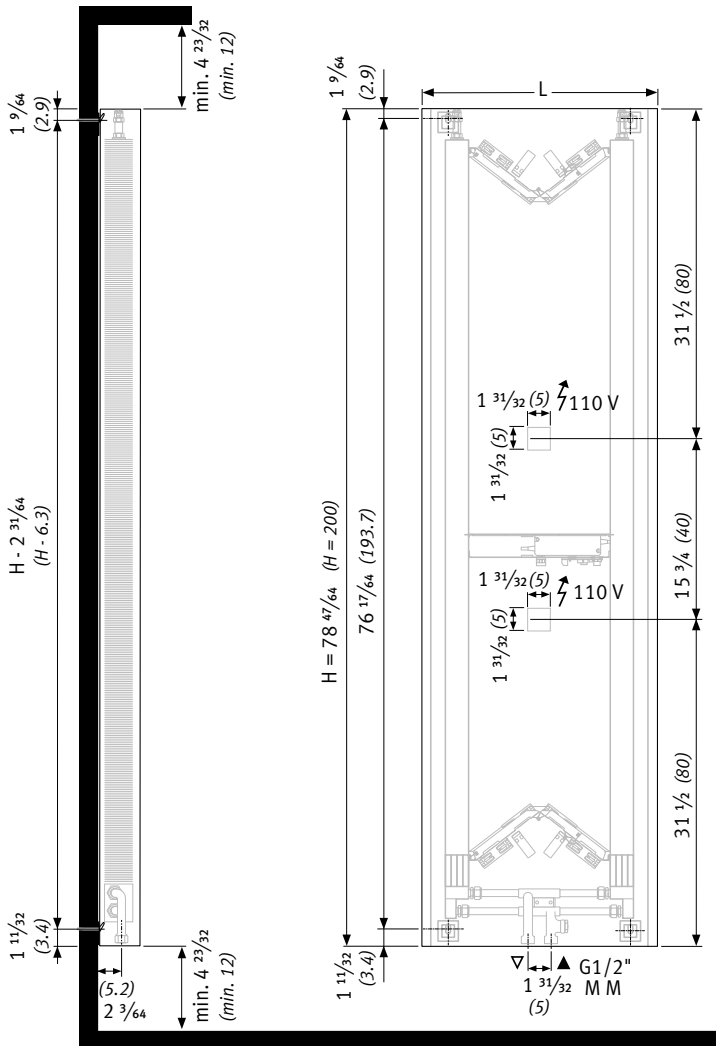

Vertiga

Installation Manual

| Primo | D = 3 5/8 (9.2) | | | D = 5 13/64 (13.2) | | |
|----------------------|--------------------|-------------------|-------------------|--------------------|--------------------|--------------------|
| Glow - Kirei - Dunes | D = 4 17/32 (11.5) | | | D = 6 7/32 (15.8) | | |
| L | 16 9/64 (41) | 20 15/32 (52) | 25 19/32 (65) | 20 55/64 (53) | 27 9/16 (70) | 35 7/16 (90) |
| C | 8 7/64 (20.6) | 12 7/16 (31.6) | 17 9/16 (44.6) | 10 15/16 (27.8) | 17 41/64 (44.8) | 25 33/64 (64.8) |